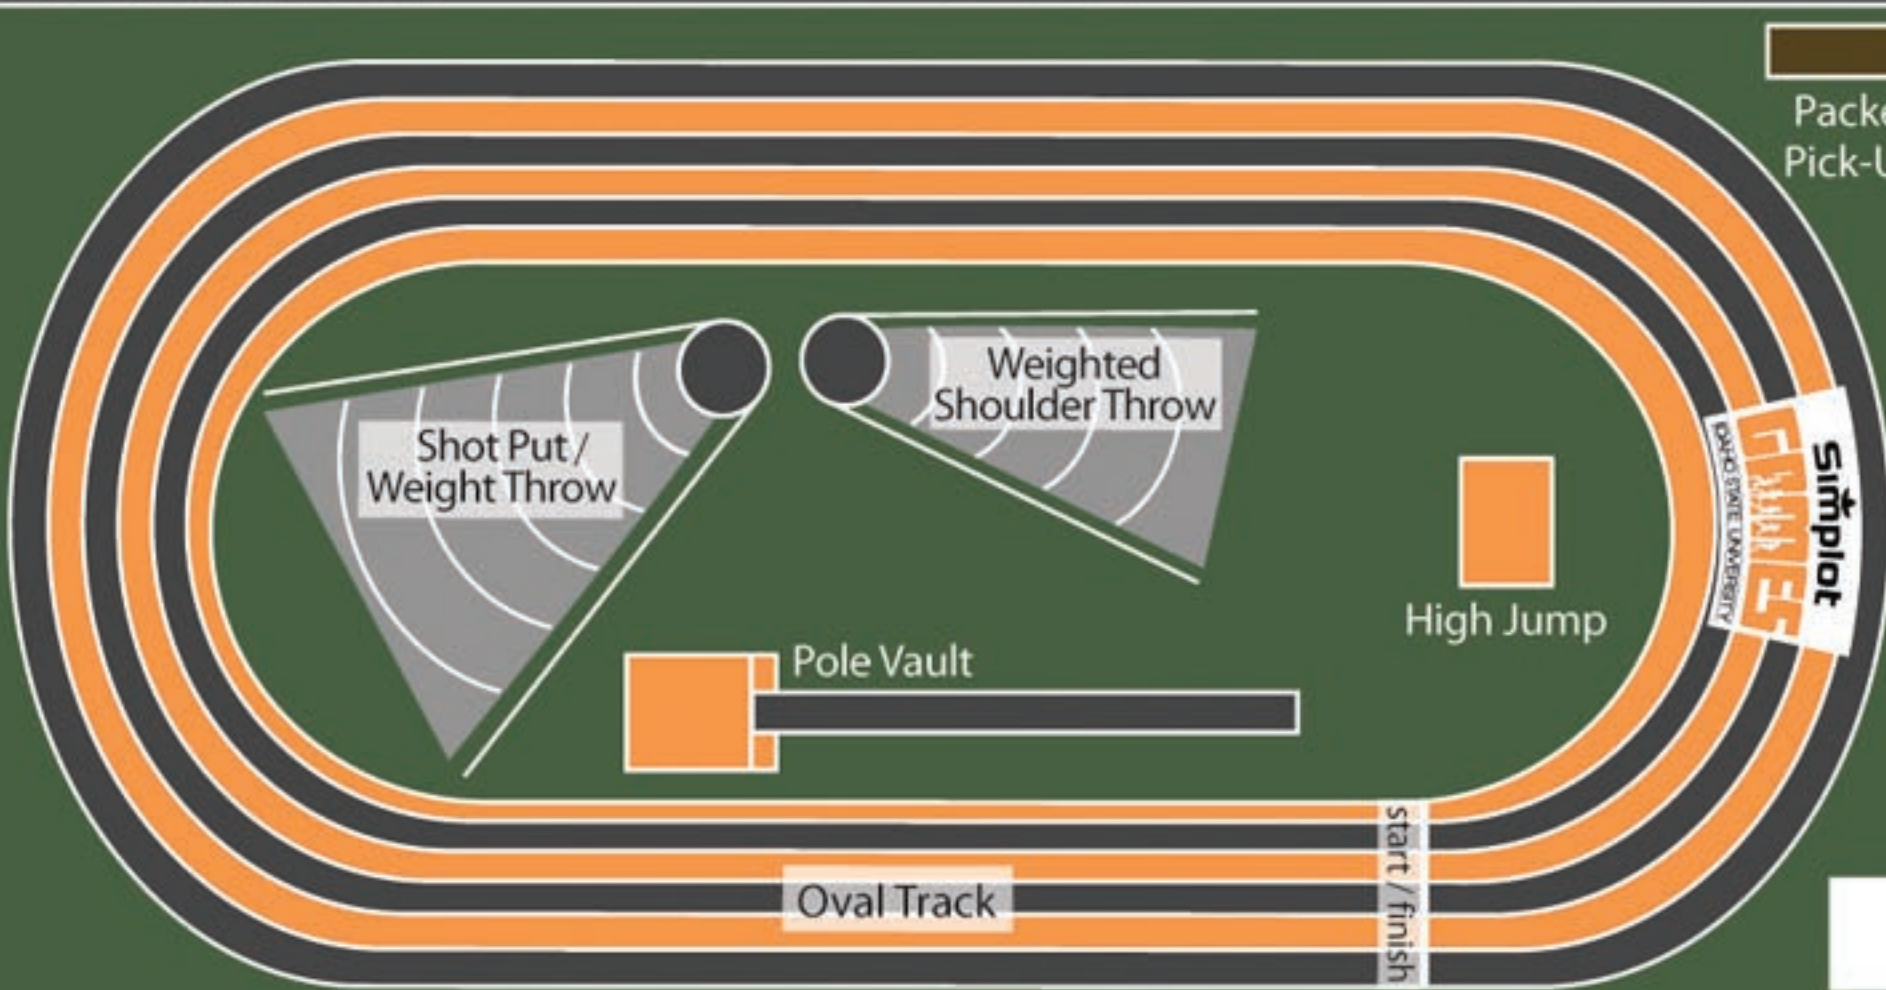

SIMPLOT GAMES EVENT LAYOUT

North Grandstands

Long Jump
Triple Jump

Packet Pick-Up

Simplot Games Store

Big Screen TV

Athlete Warm-Up Area

Simplot Games Medical Tent

Oval Track

start / finish

Straightaway Track

finish line

Athlete Check-In / Staging

Medal Podium

Announcers | Timing Computers

Media Desk

Information Desk / Volunteer Check-In

VIP Seating

South Grandstands